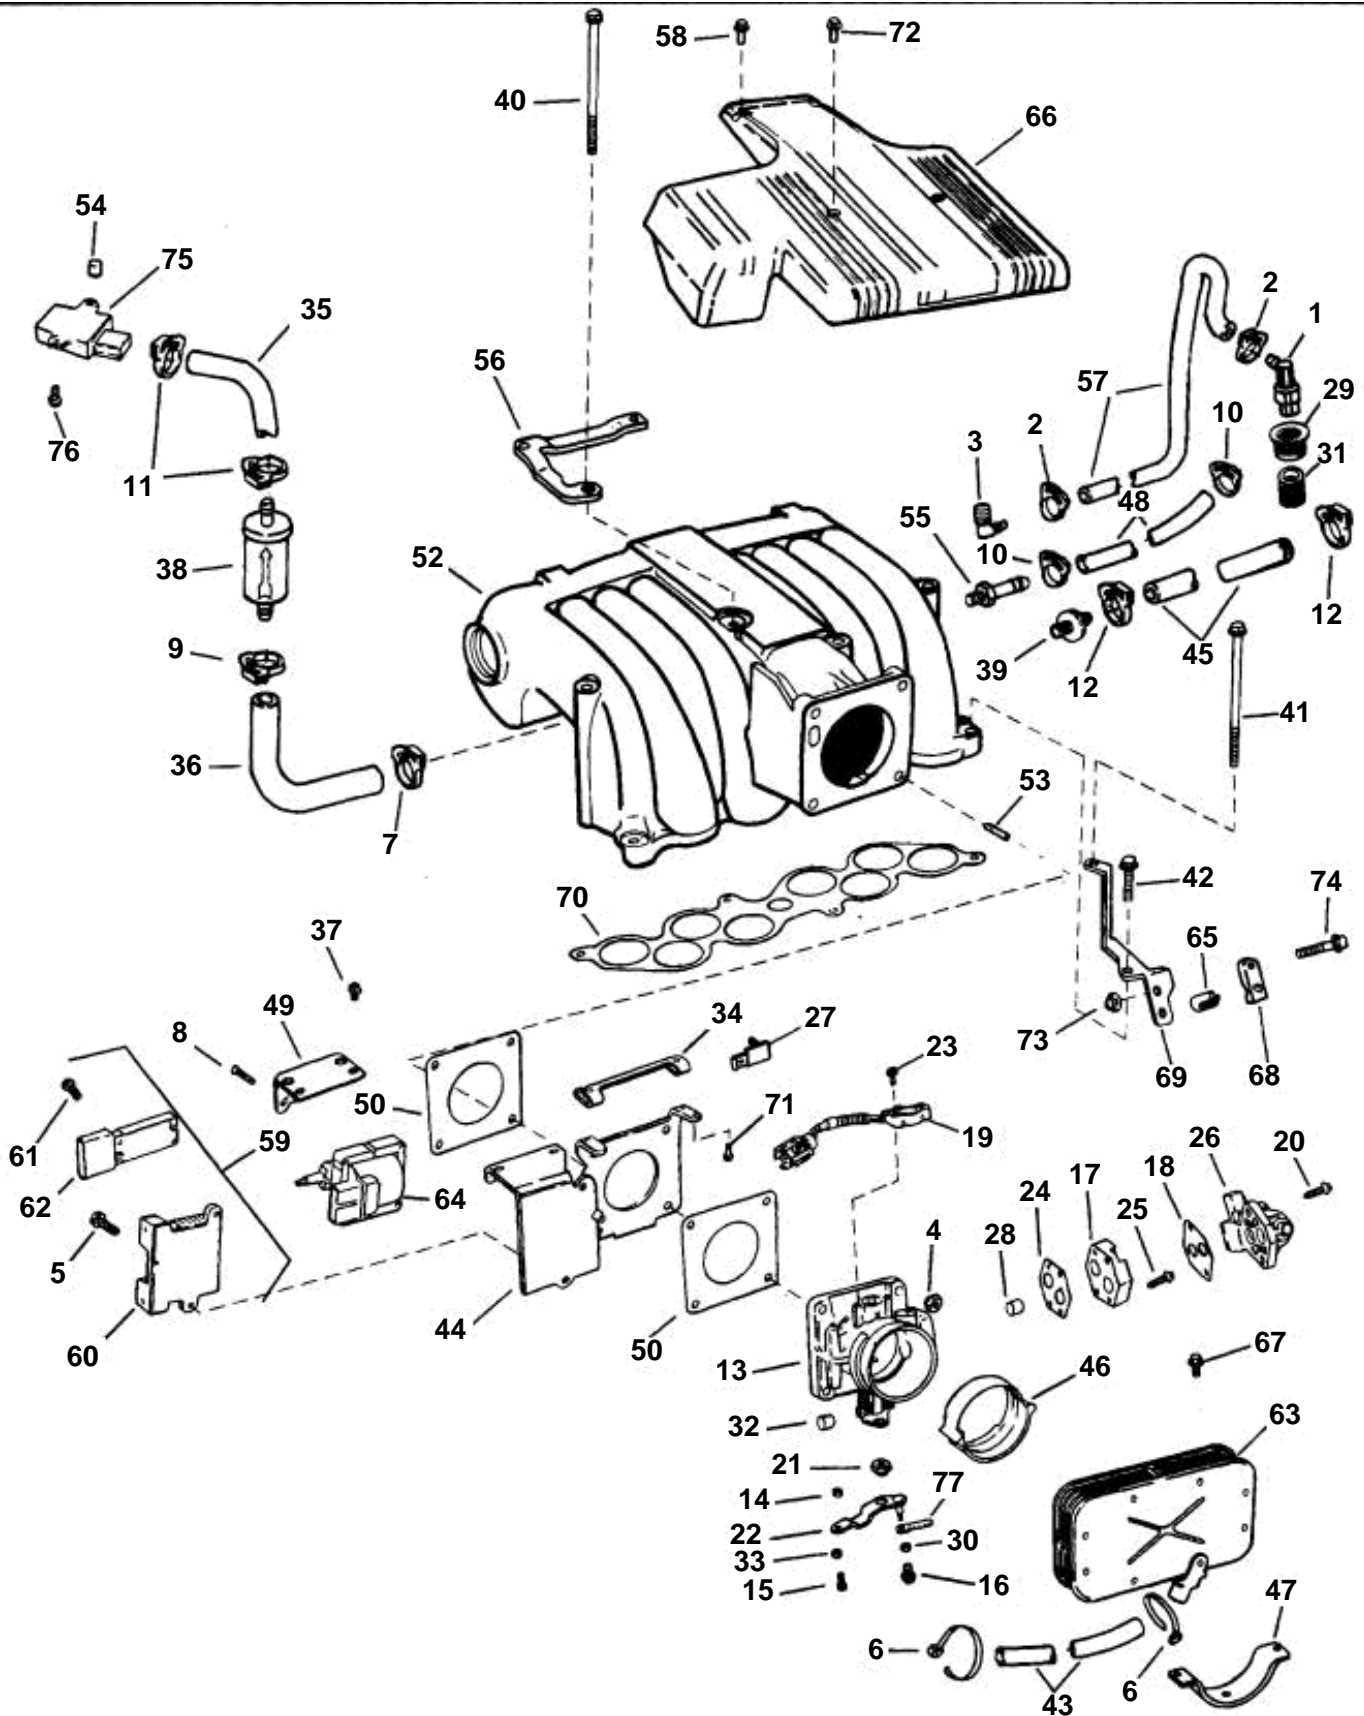

UPPER INTAKE MANIFOLD, Fi / FSi

UPPER INTAKE MANIFOLD, Fi / FSi

REF	PART NO.	QTY	DESCRIPTION	NOTES
1	3852820	1	Valve	
2	3852529	1	Clamp, Hose, upper intake manifold to filter	
3	3852480	1	Riser, Hose, PCV valve	
4	3852142	4	Nut, Stud, throttle body	
5	3852080	2	Screw, .TFI module to mounting bracket	
6	3852158	1	Lock strap, Eng cbl lead, idle air by connector	
7	3852529	1	Clamp, Filter hose to intake	
8	3852168	2	Screw, E-coil & bracket to TFI	
9	3852196	1	Clamp, Hose, filter	
10	3852170	2	Clamp, Hose, filter to intake manifold	
11	3852196	2	Clamp, Hose, MAP sensor	
12	3852529	2	Clamp, Hose, reservoir to pulse limiter	
13	3850768	1	Throttle body, Fi	
	3855163	1	Throttle body, FSi	For spec. no. 3868418
14	3852077	1	· Nut, Screw, throttle lever to throttle body	
15	3852066	1	· Screw, Lever & pin assy to throttle body	
16	3852212	1	· Screw, Throttle lever to throttle body	
17	3853612	1	· Adapter, Air bypass solenoid	
18	3853613	1	· Gasket, Throttle air bypass solenoid	
19	3850988	1	· Sender	
20	3853614	2	· Screw, Air bypass solenoid	
21	3853627	1	Nut, Shoulder, throttle lever	
22	3850353	1	· Lever, Throttle body	
23	3850986	2	· Screw, Throttle sensor	
24	3853613	2	· Gasket, Adapter to solenoid	
25	3853614	2	· Screw, Throttle air bypass solenoid	
26	3850987	1	· Valve, Throttle air bypass	
27	3853734	1	· Clip, Connector	
28	3853748	1	Filter, Adapter, throttle air bypass solenoid	
29	3853767	1	Grommet, PCV valve	
30	3853729	1	Nut, Throttle cable	
31	3853768	1	Filter, Crankcase vent	
33	3852162	1	Washer, Throttle bracket	
32	3853772	1	Cover, Screw, hex idle air adjustment	
34	3853775	1	Bracket, Styling cover to TFIIE-coil bracket	
35	3854903	1	Hose, MAP sensor to filter	
36	3852376	1	Hose, Filter to intake manifold	
37	3852212	2	Screw, E-coil bracket to TFI bracket	
38	3852224	1	Fuel filter, MAP sensor, vacuum line	
39	3852225	1	Impulse limiter, Upper intake manifold	
40	3853760	2	Screw, Upper to lower intake manifold, center	
41	3853635	2	Screw, Upper to lower intake manifold	
42	3853638	4	Screw, Upper to lower intake manifold	
43	3853723	1	Hose, Valve cover to arrestor	
44	3853763	1	Bracket, TFI module & E-coil	
45	3853582	1	Hose, Reservoir to pulse limiter	
46	3853594	1	Grommet, Flame arrestor, to throttle body	
	3850922	1	Grommet, Flame arrestor, to throttle body	FSi
47	3853595	1	Clamp, Flame arrestor to throttle body	
48	3853765	1	Hose, Pressure regulator	
49	3853625	1	Bracket, Ignition coil to TFI bracket	
50	3853761	1	Gasket, TFI/E-coil mounting bracket	
52	3854276	1	Inlet pipe	
53	3852176	4	Stud, Throttle body to upper intake manifold	
54	3853537	2	Protective cap, MAP sensor screw	
55	3853639	1	Fitting, Pressure regulator hose	
56	3853762	1	Bracket, Styling cover to rear intake manifold	
57	3854904	1	Hose, Upper intake manifold to PCV valve	Cut to length (sold by meter)
58	3853661	2	Screw, Bracket, flame arrestor cover	
59	3854139	1	Control unit	
60	3854272	X	· Level sensor	
61	3854273	X	· Screw	
62	3854274	X	· Control unit	
63	3854144	1	Flame shield, Throttle body, Fi	